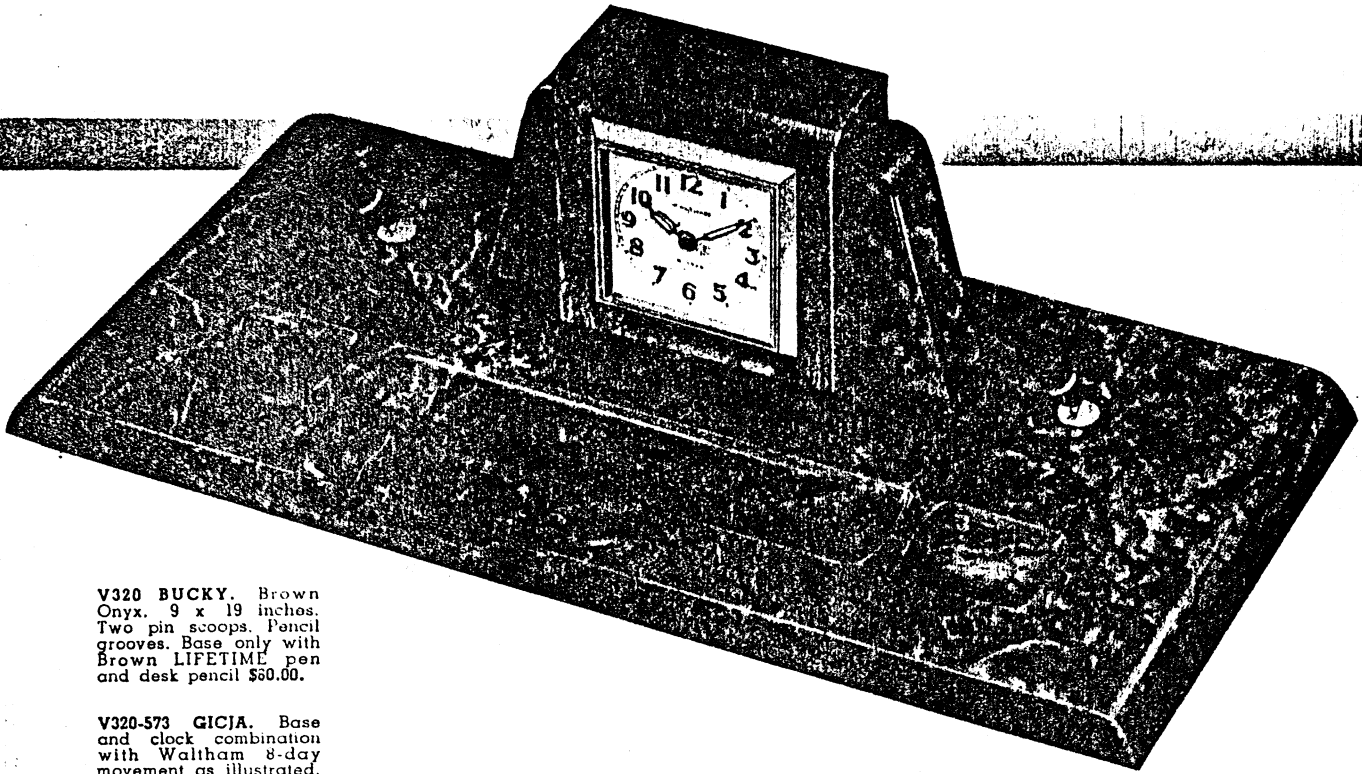

V320 BUCKY. Brown Onyx. 9 x 19 inches. Two pin scoops. Pencil grooves. Base only with Brown LIFETIME pen and desk pencil $60.00.

V320-573 GICJA. Base and clock combination with Waltham 8-day movement as illustrated. With Brown LIFETIME pen and desk pencil $100.00.

SHEAFFER'S—THE GIFT THAT IS NEVER FORGOTTEN

Everybody gives gifts, and the very essence of giving is to give the finest and to give to last, in order properly to mark a fine and lasting sentiment. The world knows that Sheaffer's gifts meet all the requirements of satisfactory giving—and are thriffter to give than the finest in ANY OTHER gift classification. Whatever the occasion, Sheaffer's is the appropriate gift.

The bases and lamps on this page are also available with AUTOGRAPH LIFETIME pens for facsimile signature engraving (see page 8) at $8.00 additional per pen.